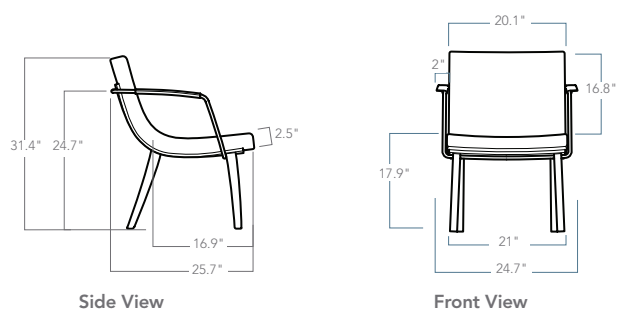

Traditional Rocker

Low Rocker

4-Star Lounge

Tapered Leg Lounge

Guest with Sled Base

Standards

ANSI/BIFMA durability and safety standards are pending.

Product descriptions

Choice of base and leg options including height adjustable
4-Star, sled base, hardwood rocker runners and tapered legs.

Base and Legs

4-Star
Height Adjustable
with plastic glides

Guest with Sled Base
with plastic glides