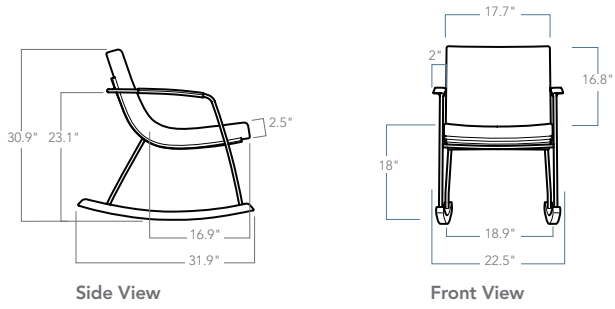

Traditional Rocker

Low Rocker

4-Star Lounge

Tapered Leg Lounge

Guest with Sled Base

Standards

ANSI/BIFMA durability and safety standards are pending.

Product descriptions

Choice of base and leg options including height adjustable
4-Star, sled base, hardwood rocker runners and tapered legs.

Base and Legs

4-Star
Height Adjustable
with plastic glides

Guest with Sled Base
with plastic glides