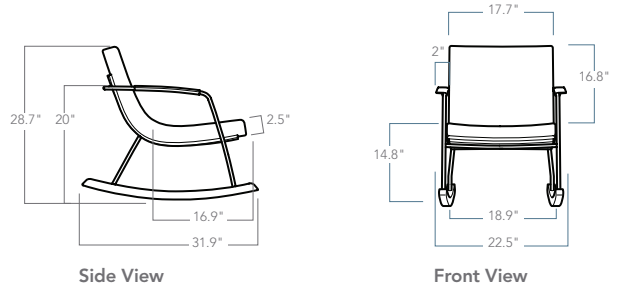

Traditional Rocker

Low Rocker

4-Star Lounge

Tapered Leg Lounge

Guest with Sled Base

Standards

ANSI/BIFMA durability and safety standards are pending.

Product descriptions