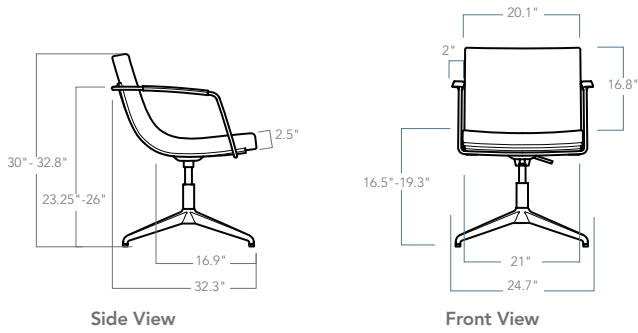

Traditional Rocker

Low Rocker

4-Star Lounge

Tapered Leg Lounge

Guest with Sled Base

Standards

ANSI/BIFMA durability and safety standards are pending.

Product descriptions

Choice of base and leg options including height adjustable
4-Star, sled base, hardwood rocker runners and tapered legs.

Base and Legs

4-Star
Height Adjustable
with plastic glides

Guest with Sled Base
with plastic glides