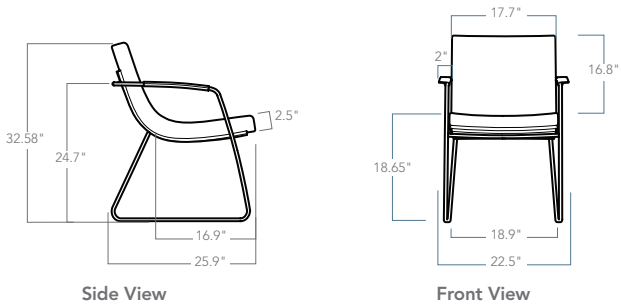

Traditional Rocker

Low Rocker

4-Star Lounge

Tapered Leg Lounge

Guest with Sled Base

Standards

ANSI/BIFMA durability and safety standards are pending.

Product descriptions