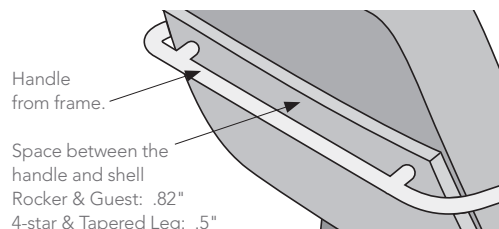

Frames

Chairs frames are constructed from 9/16" tubular steel to support users of all sizes with a standoff connecting to the back of the shell which acts as a handle.