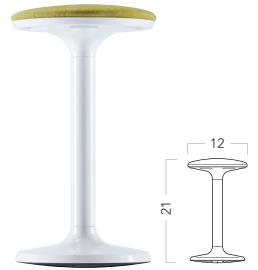

FUNCTIONALITY

FEATURES & BENEFITS

- Contoured rubber base provides intuitive rocking "mechanism"
- Embedded grab handles allow Dotti to move with you wherever you go
- At less than 8 lbs, it's easy to carry
- Small footprint maximizes head count
- Five heights to fit K-12 environments, colleges, and workplaces
- Two bleach-cleanable fabric patterns in a multitude of colors; Momentum Beeline and Cover Cloth

1 per carton
1.65 cu. ft.
9.20 lbs.
UPS

19" Stool

Shipping Information

1 per carton
1.82 cu. ft.
9.30 lbs.
UPS

21" Stool

Shipping Information

1 per carton
2.00 cu. ft.
9.40 lbs.
UPS