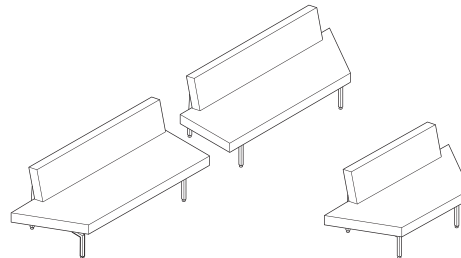

### Rectangular Lounge and Bench

Rectangular Lounge 42

Length	42
Width	29
Height	31
Seat Height	16
Seat Width	24
Back Length	30

Rectangular Lounge 66

Length	66
Width	29
Height	31
Seat Height	16
Seat Width	24
Back Length	54

Rectangular Lounge 96

Length	96
Width	29
Height	31
Seat Height	16
Seat Width	24
Back Length	84

Bench

Length	42
Width	24
Height	16

### Wedge Lounge

Wedge Lounge Right or Left 49

Length	49
Width	29
Height	31
Seat Height	16
Seat Width	24
Back Length	36

Wedge Lounge Right or Left 73

Length	73
Width	29
Height	31
Seat Height	16
Seat Width	24
Back Length	60