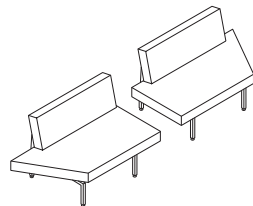

### Rectangular Lounge and Bench

Rectangular Lounge 42

Length	42
Width	29
Height	31
Seat Height	16
Seat Width	24
Back Length	30

Rectangular Lounge 66

Length	66
Width	29
Height	31
Seat Height	16
Seat Width	24
Back Length	54

Rectangular Lounge 96

Length	96
Width	29
Height	31
Seat Height	16
Seat Width	24
Back Length	84

Bench

Length	42
Width	24
Height	16

### Wedge Lounge

Wedge Lounge Right or Left 49

Length	49
Width	29
Height	31
Seat Height	16
Seat Width	24
Back Length	36

Wedge Lounge Right or Left 73

Length	73
Width	29
Height	31
Seat Height	16
Seat Width	24
Back Length	60