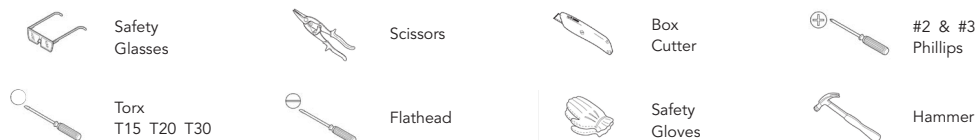

Recommended Tools

17237 Van Wagoner Rd
Spring Lake, MI 49456

info@izzyplus.com
www.izzyplus.com