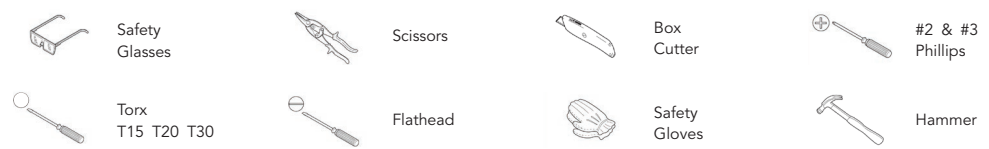

Recommended Tools

17237 Van Wagoner Rd
Spring Lake, MI 49456

info@izzyplus.com
www.izzyplus.com